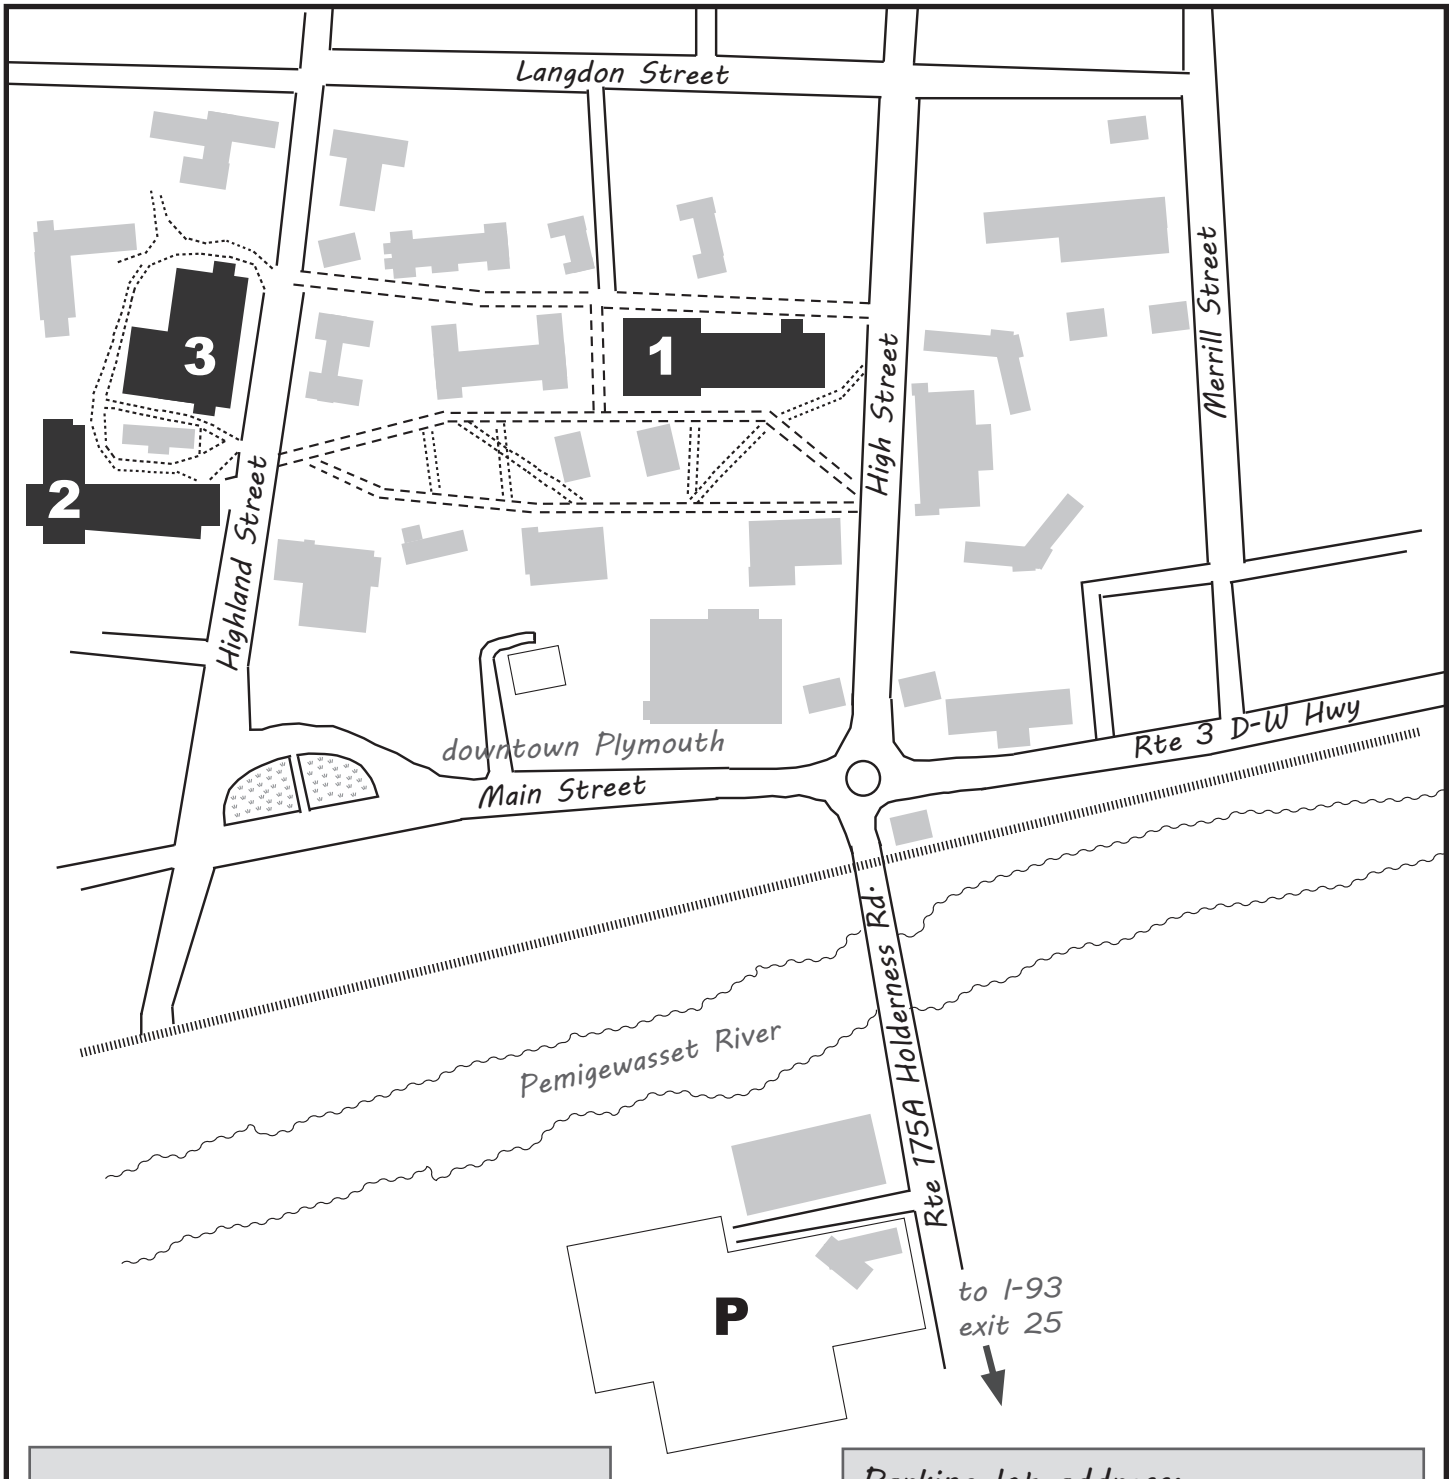

MAP OF PSU CAMPUS

- 1** Hartman Union Building (HUB)
- 2** Boyd Science Center
- 3** Lamson Library
- P** Conference Parking
(at Ice Arena & Welcome Center)

Parking lot address:
129 NH Rte 175A, Holderness NH